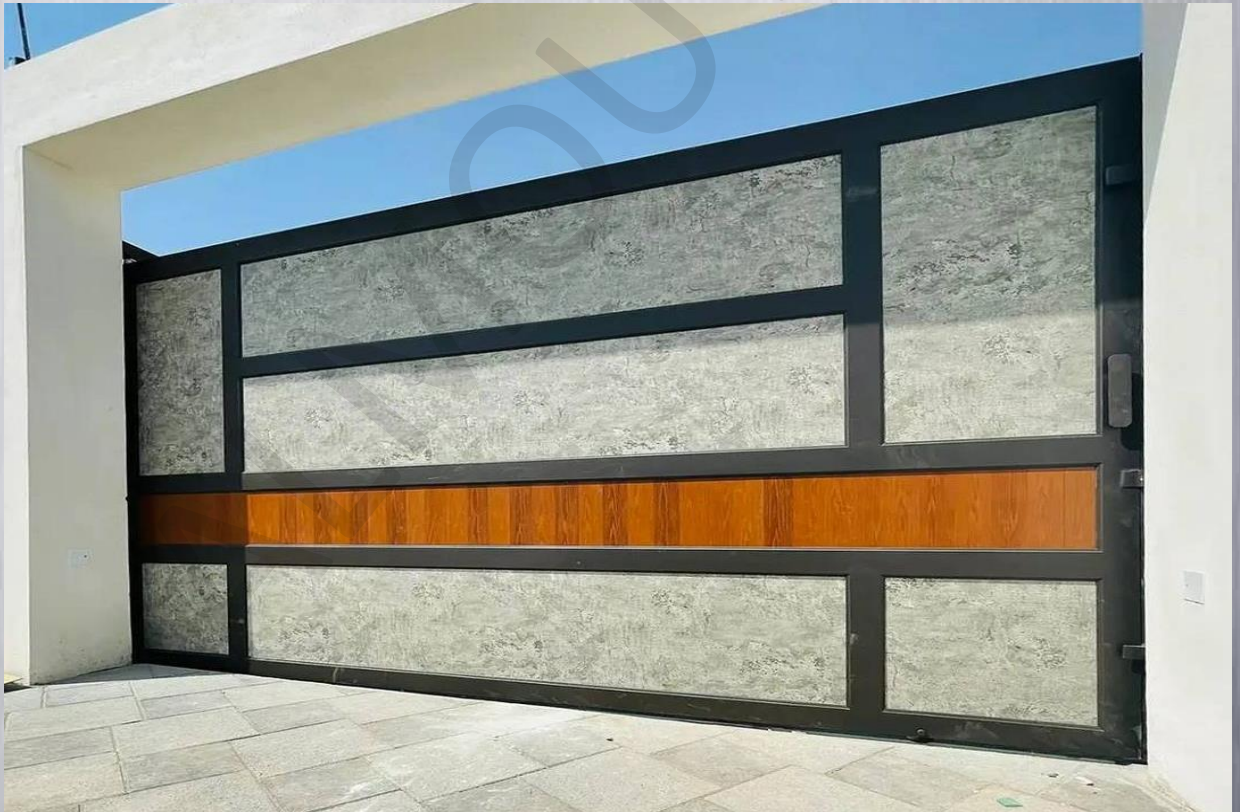

**ALMOUTAWAH
FACTORY**

054-026-6860

059-914-3623

ALMOUTAWAH

WWW.ALMOUTAWA.COM